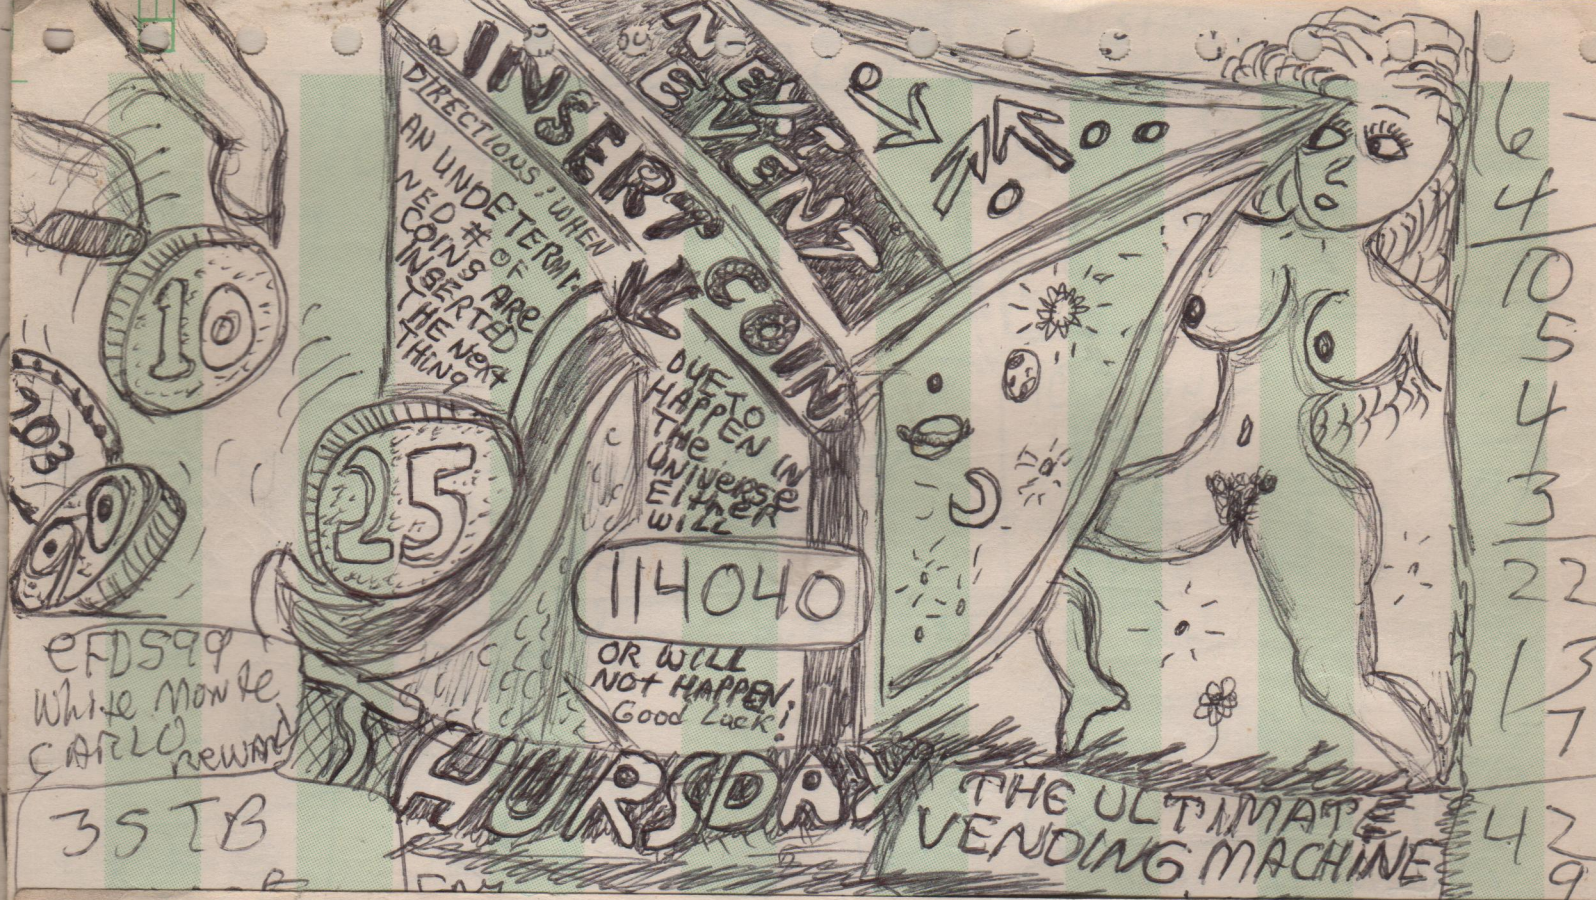

5
30
35
20
55
3
58
17

NAT NYER
117 TO

TWO COURIER CABS COLLIDED LAST NIGHT, totalling one of them. They were RACING TO SCOOP THE GAME YELLOW CALL...

6-
4
10
5
4
3
22
13
7
42
9

EFDS99
White Monte
CARLO reward
35 TB

3-
20
23
7
30
10
40

19 DL 3013 10:30 A.M. V-33 GAS BILL
TRISH C-279 lease ✓
Home acct

20